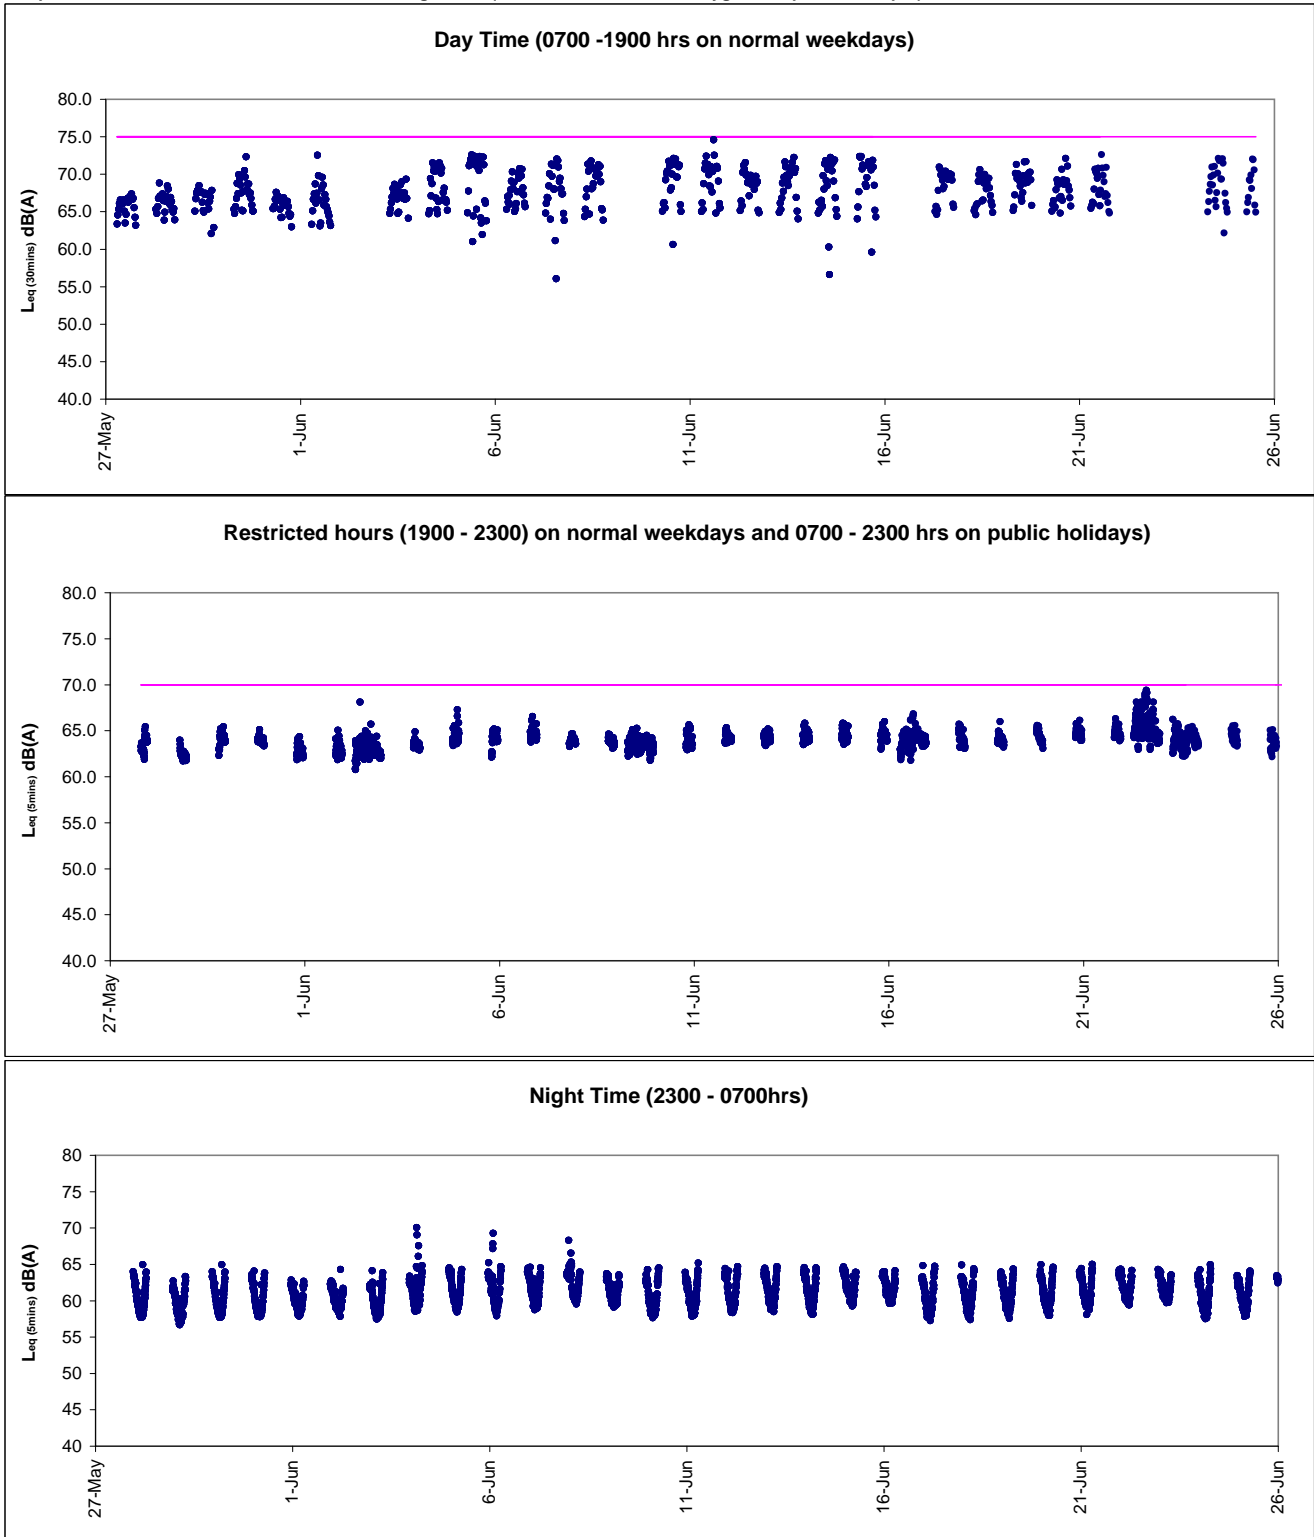

23/6/2012 1:46	60.1	24/6/2012 2:56	57.7	25/6/2012 4:06	55.3	26/6/2012 5:16	57.2	27/6/2012 6:26	63.9
23/6/2012 1:51	60.5	24/6/2012 3:01	57.9	25/6/2012 4:11	54.7	26/6/2012 5:21	58.5	27/6/2012 6:31	62.0
23/6/2012 1:56	60.8	24/6/2012 3:06	57.1	25/6/2012 4:16	56.4	26/6/2012 5:26	59.0	27/6/2012 6:36	61.4
23/6/2012 2:01	60.5	24/6/2012 3:11	57.9	25/6/2012 4:21	56.2	26/6/2012 5:31	59.8	27/6/2012 6:41	61.7
23/6/2012 2:06	59.7	24/6/2012 3:16	57.9	25/6/2012 4:26	57.1	26/6/2012 5:36	59.1	27/6/2012 6:46	62.8
23/6/2012 2:11	60.0	24/6/2012 3:21	57.3	25/6/2012 4:31	54.8	26/6/2012 5:41	61.0	27/6/2012 6:51	63.0
23/6/2012 2:16	59.3	24/6/2012 3:26	56.6	25/6/2012 4:36	55.9	26/6/2012 5:46	62.1	27/6/2012 6:56	62.9
23/6/2012 2:21	59.7	24/6/2012 3:31	57.2	25/6/2012 4:41	56.1	26/6/2012 5:51	60.0		
23/6/2012 2:26	59.7	24/6/2012 3:36	57.4	25/6/2012 4:46	56.0	26/6/2012 5:56	59.4		
23/6/2012 2:31	60.1	24/6/2012 3:41	57.8	25/6/2012 4:51	56.8	26/6/2012 6:01	58.3		
23/6/2012 2:36	60.2	24/6/2012 3:46	57.8	25/6/2012 4:56	56.6	26/6/2012 6:06	59.7		
23/6/2012 2:41	59.3	24/6/2012 3:51	57.1	25/6/2012 5:01	55.7	26/6/2012 6:11	60.4		
23/6/2012 2:46	58.9	24/6/2012 3:56	57.1	25/6/2012 5:06	57.3	26/6/2012 6:16	60.3		
23/6/2012 2:51	60.2	24/6/2012 4:01	56.9	25/6/2012 5:11	57.9	26/6/2012 6:21	59.8		
23/6/2012 2:56	59.0	24/6/2012 4:06	57.1	25/6/2012 5:16	59.0	26/6/2012 6:26	60.5		
23/6/2012 3:01	59.2	24/6/2012 4:11	57.3	25/6/2012 5:21	60.8	26/6/2012 6:31	60.7		
23/6/2012 3:06	59.0	24/6/2012 4:16	58.4	25/6/2012 5:26	59.4	26/6/2012 6:36	61.6		
23/6/2012 3:11	59.3	24/6/2012 4:21	57.4	25/6/2012 5:31	59.1	26/6/2012 6:41	61.8		
23/6/2012 3:16	59.5	24/6/2012 4:26	57.6	25/6/2012 5:36	60.0	26/6/2012 6:46	62.3		
23/6/2012 3:21	59.4	24/6/2012 4:31	57.4	25/6/2012 5:41	59.3	26/6/2012 6:51	62.4		
23/6/2012 3:26	58.8	24/6/2012 4:36	57.0	25/6/2012 5:46	59.4	26/6/2012 6:56	62.9		
23/6/2012 3:31	59.1	24/6/2012 4:41	58.2	25/6/2012 5:51	59.6	26/6/2012 23:01	61.0		
23/6/2012 3:36	58.6	24/6/2012 4:46	58.6	25/6/2012 5:56	60.2	26/6/2012 23:06	61.7		
23/6/2012 3:41	58.8	24/6/2012 4:51	58.8	25/6/2012 6:01	60.2	26/6/2012 23:11	61.7		
23/6/2012 3:46	58.3	24/6/2012 4:56	58.6	25/6/2012 6:06	60.7	26/6/2012 23:16	61.8		
23/6/2012 3:51	58.0	24/6/2012 5:01	59.8	25/6/2012 6:11	62.2	26/6/2012 23:21	61.0		
23/6/2012 3:56	59.0	24/6/2012 5:06	58.3	25/6/2012 6:16	62.0	26/6/2012 23:26	62.0		
23/6/2012 4:01	57.8	24/6/2012 5:11	58.4	25/6/2012 6:21	62.9	26/6/2012 23:31	60.6		
23/6/2012 4:06	59.3	24/6/2012 5:16	58.8	25/6/2012 6:26	61.9	26/6/2012 23:36	61.0		
23/6/2012 4:11	63.7	24/6/2012 5:21	59.8	25/6/2012 6:31	62.5	26/6/2012 23:41	60.2		
23/6/2012 4:16	57.7	24/6/2012 5:26	60.5	25/6/2012 6:36	62.6	26/6/2012 23:46	60.7		
23/6/2012 4:21	58.3	24/6/2012 5:31	62.5	25/6/2012 6:41	62.7	26/6/2012 23:51	60.6		
23/6/2012 4:26	58.3	24/6/2012 5:36	58.9	25/6/2012 6:46	63.2	26/6/2012 23:56	60.3		
23/6/2012 4:31	58.1	24/6/2012 5:41	58.9	25/6/2012 6:51	64.6	27/6/2012 0:01	60.3		
23/6/2012 4:36	58.5	24/6/2012 5:46	60.5	25/6/2012 6:56	63.2	27/6/2012 0:06	60.5		
23/6/2012 4:41	58.7	24/6/2012 5:51	60.3	25/6/2012 23:01	61.8	27/6/2012 0:11	61.3		
23/6/2012 4:46	58.8	24/6/2012 5:56	59.0	25/6/2012 23:06	61.8	27/6/2012 0:16	60.6		
23/6/2012 4:51	59.5	24/6/2012 6:01	59.5	25/6/2012 23:11	63.0	27/6/2012 0:21	60.6		
23/6/2012 4:56	58.3	24/6/2012 6:06	59.8	25/6/2012 23:16	62.6	27/6/2012 0:26	59.8		
23/6/2012 5:01	59.6	24/6/2012 6:11	60.1	25/6/2012 23:21	62.7	27/6/2012 0:31	60.0		
23/6/2012 5:06	62.1	24/6/2012 6:16	59.7	25/6/2012 23:26	61.8	27/6/2012 0:36	59.7		
23/6/2012 5:11	59.5	24/6/2012 6:21	60.3	25/6/2012 23:31	61.0	27/6/2012 0:41	59.5		
23/6/2012 5:16	59.5	24/6/2012 6:26	63.2	25/6/2012 23:36	61.7	27/6/2012 0:46	59.1		
23/6/2012 5:21	59.3	24/6/2012 6:31	61.1	25/6/2012 23:41	60.9	27/6/2012 0:51	59.4		
23/6/2012 5:26	60.0	24/6/2012 6:36	61.1	25/6/2012 23:46	61.4	27/6/2012 0:56	59.7		
23/6/2012 5:31	60.7	24/6/2012 6:41	61.7	25/6/2012 23:51	61.5	27/6/2012 1:01	58.3		
23/6/2012 5:36	60.8	24/6/2012 6:46	62.3	25/6/2012 23:56	60.5	27/6/2012 1:06	59.0		
23/6/2012 5:41	61.0	24/6/2012 6:51	61.7	26/6/2012 0:01	60.2	27/6/2012 1:11	59.0		
23/6/2012 5:46	59.7	24/6/2012 6:56	60.5	26/6/2012 0:06	61.0	27/6/2012 1:16	58.1		
23/6/2012 5:51	61.3	24/6/2012 23:01	61.9	26/6/2012 0:11	61.2	27/6/2012 1:21	58.5		
23/6/2012 5:56	60.6	24/6/2012 23:06	62.1	26/6/2012 0:16	60.4	27/6/2012 1:26	57.9		
23/6/2012 6:01	59.8	24/6/2012 23:11	63.3	26/6/2012 0:21	61.0	27/6/2012 1:31	59.1		
23/6/2012 6:06	59.9	24/6/2012 23:16	61.9	26/6/2012 0:26	60.6	27/6/2012 1:36	59.1		
23/6/2012 6:11	60.4	24/6/2012 23:21	61.1	26/6/2012 0:31	60.9	27/6/2012 1:41	57.4		
23/6/2012 6:16	60.1	24/6/2012 23:26	61.0	26/6/2012 0:36	60.3	27/6/2012 1:46	58.8		

Graphic Presentation of Real Time Noise Monitoring Result (Food and Environmental Hygiene Department Depot)